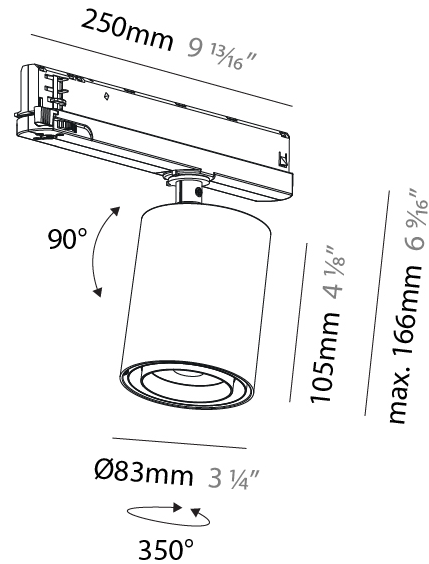

OPTICAL

Reflector°: Adjustable 14 - 44
Adjustability: Rotational 360°; Tilt 90° (±45°)

RATINGS AND CERTIFICATIONS

Certified By: Certified for North American Standards
IP rating: IP20

CENTRIQ IN FLEX TRACK